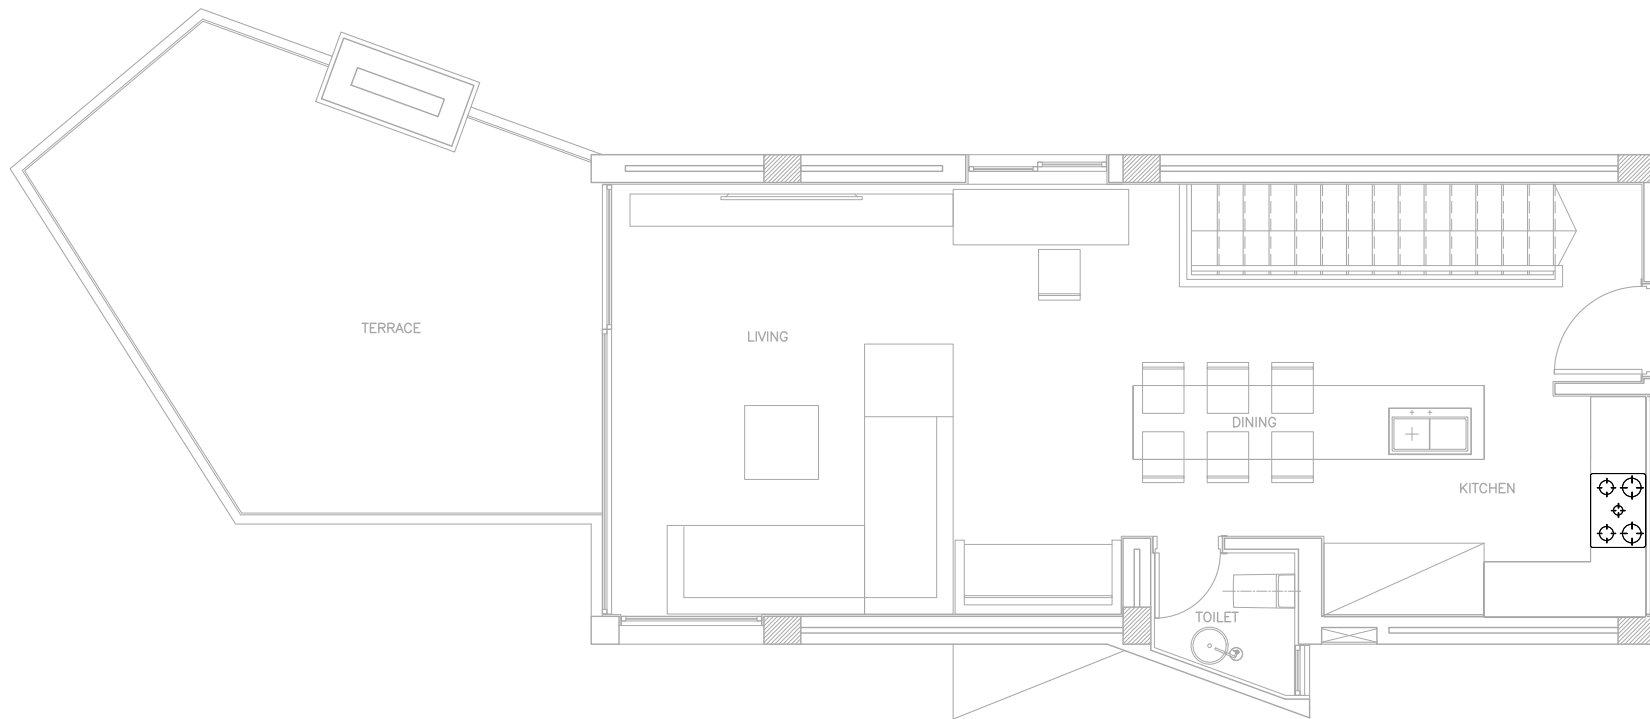

LODGE 5B Basement Floor

2 Bedrooms
Total Indoor: 118 SQM
Terrace: 24 SQM
Total BUA: 142 SQM

Wadi Jebal Lodges

LODGE 5C Ground Floor

2 Bedrooms
Total Indoor: 123 SQM
Terrace: 26 SQM
Total BUA: 149 SQM

Wadi Jebel Patio Villas