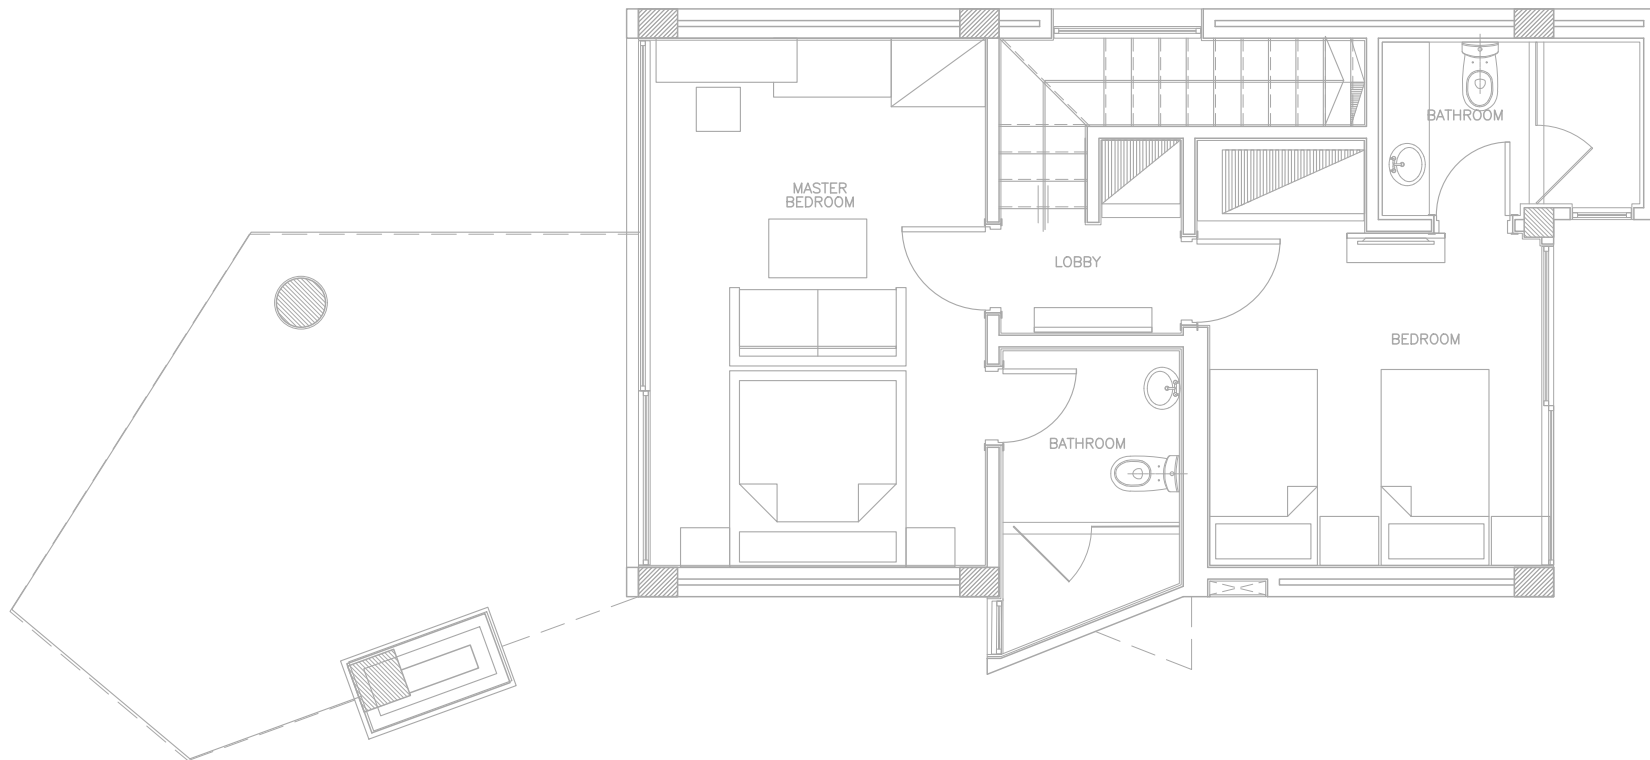

LODGE 5A Basement Floor

3 Bedrooms
Total Indoor: 174 SQM
Terrace: 26 SQM
Total BUA: 200 SQM

Wadi Jebal Lodges

LODGE 5B Ground Floor

2 Bedrooms
Total Indoor: 118 SQM
Terrace: 24 SQM
Total BUA: 142 SQM

Wadi Jebal Lodges

LODGE 5B Basement Floor

2 Bedrooms
Total Indoor: 118 SQM
Terrace: 24 SQM
Total BUA: 142 SQM

Wadi Jebal Lodges

LODGE 5C Ground Floor

2 Bedrooms
Total Indoor: 123 SQM
Terrace: 26 SQM
Total BUA: 149 SQM

Wadi Jebel Patio Villas