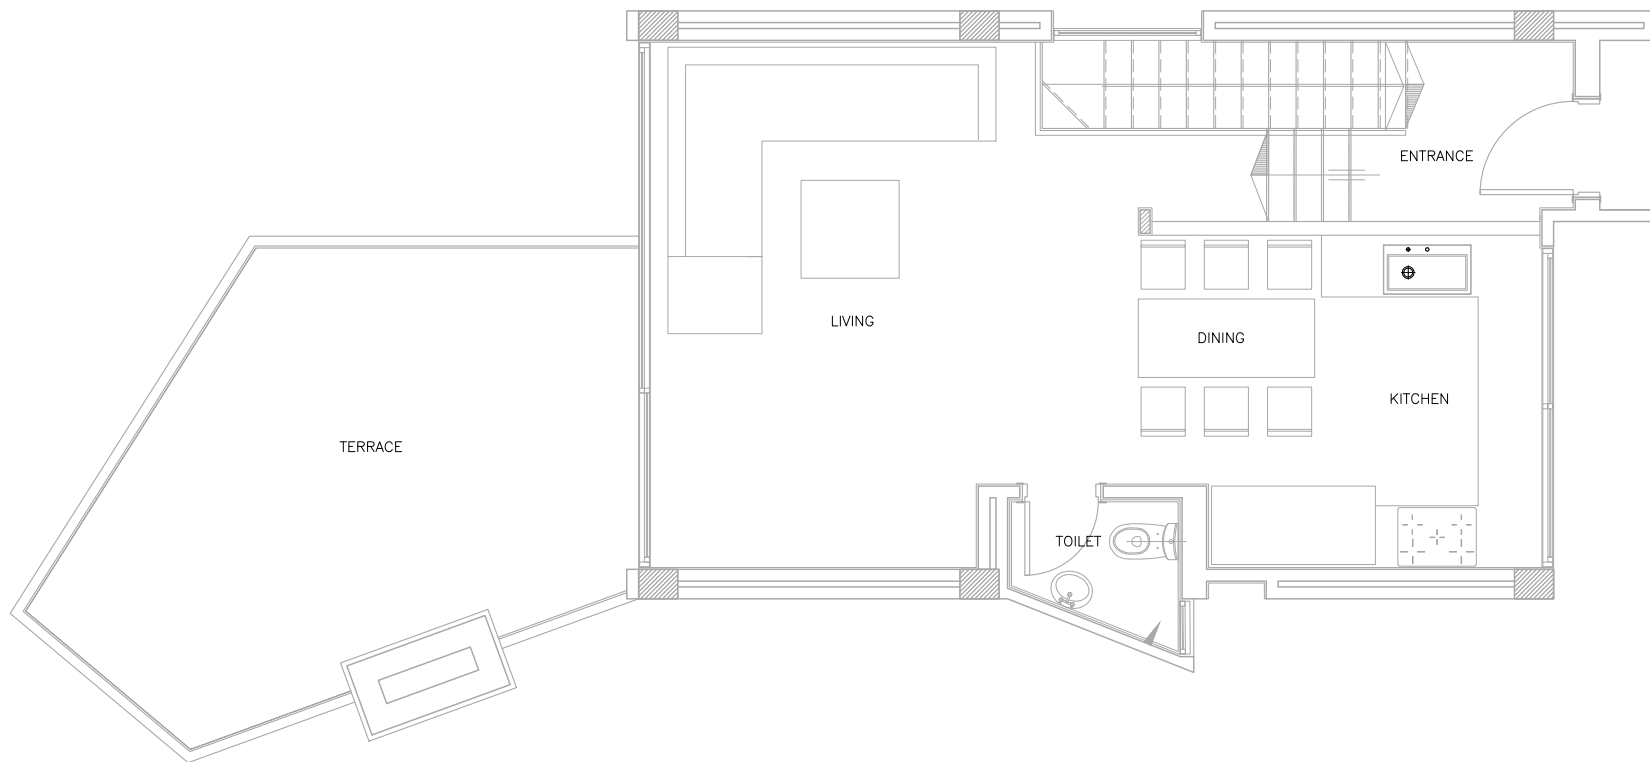

LODGE 5A Basement Floor

3 Bedrooms
Total Indoor: 174 SQM
Terrace: 26 SQM
Total BUA: 200 SQM

Wadi Jebal Lodges

LODGE 5B Ground Floor

2 Bedrooms
Total Indoor: 118 SQM
Terrace: 24 SQM
Total BUA: 142 SQM

Wadi Jebal Lodges

LODGE 5B Basement Floor

2 Bedrooms
Total Indoor: 118 SQM
Terrace: 24 SQM
Total BUA: 142 SQM

Wadi Jebal Lodges

LODGE 5C Ground Floor

2 Bedrooms
Total Indoor: 123 SQM
Terrace: 26 SQM
Total BUA: 149 SQM

Wadi Jebel Patio Villas