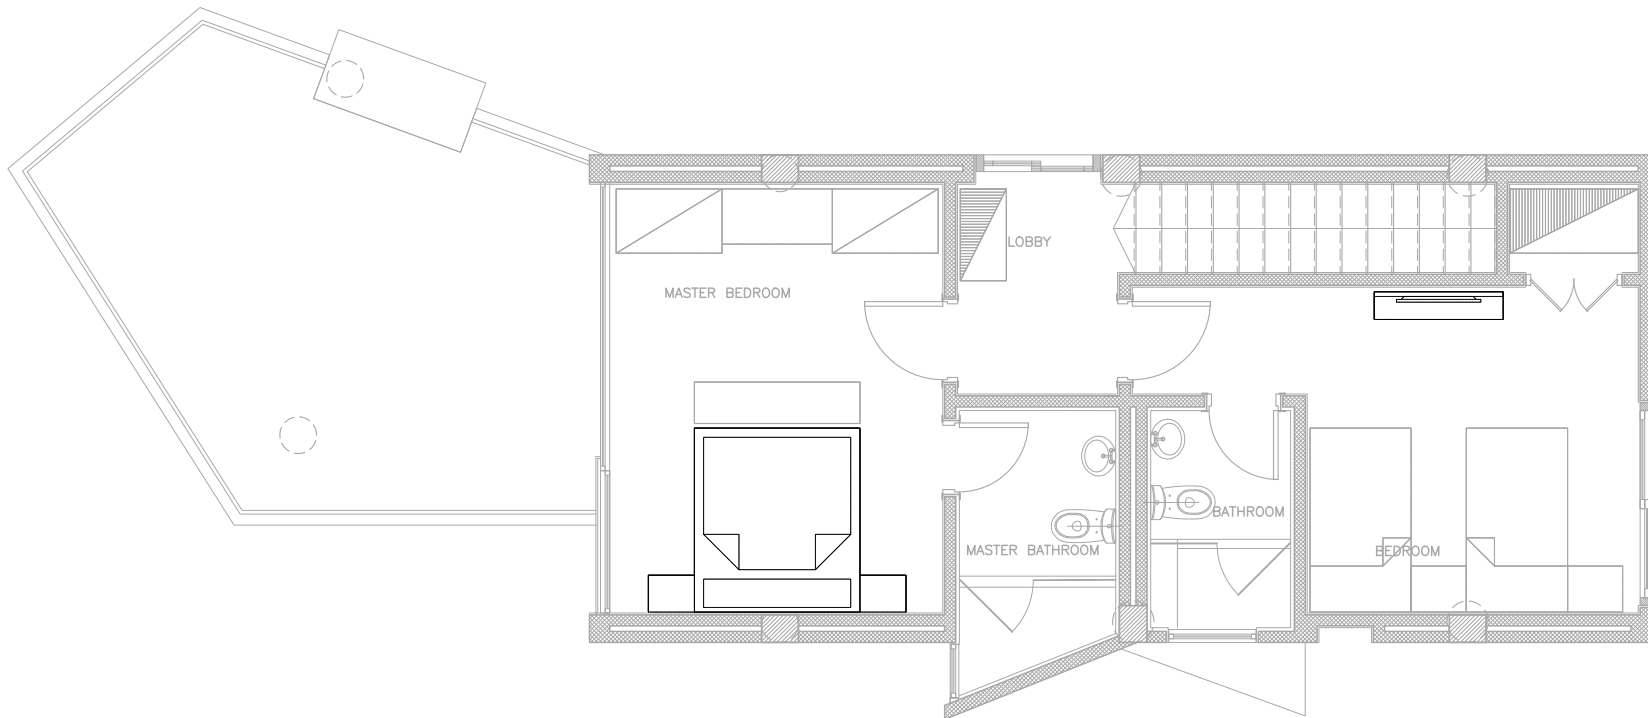

LODGE 5A Ground Floor

3 Bedrooms
Total Indoor: 174 SQM
Terrace: 26 SQM
Total BUA: 200 SQM

Wadi Jebal Lodges

LODGE 5A First Floor

3 Bedrooms
Total Indoor: 174 SQM
Terrace: 26 SQM
Total BUA: 200 SQM

Wadi Jebal Lodges

LODGE 5A Basement Floor

3 Bedrooms
Total Indoor: 174 SQM
Terrace: 26 SQM
Total BUA: 200 SQM

Wadi Jebal Lodges

LODGE 5B Ground Floor

2 Bedrooms
Total Indoor: 118 SQM
Terrace: 24 SQM
Total BUA: 142 SQM

Wadi Jebal Lodges