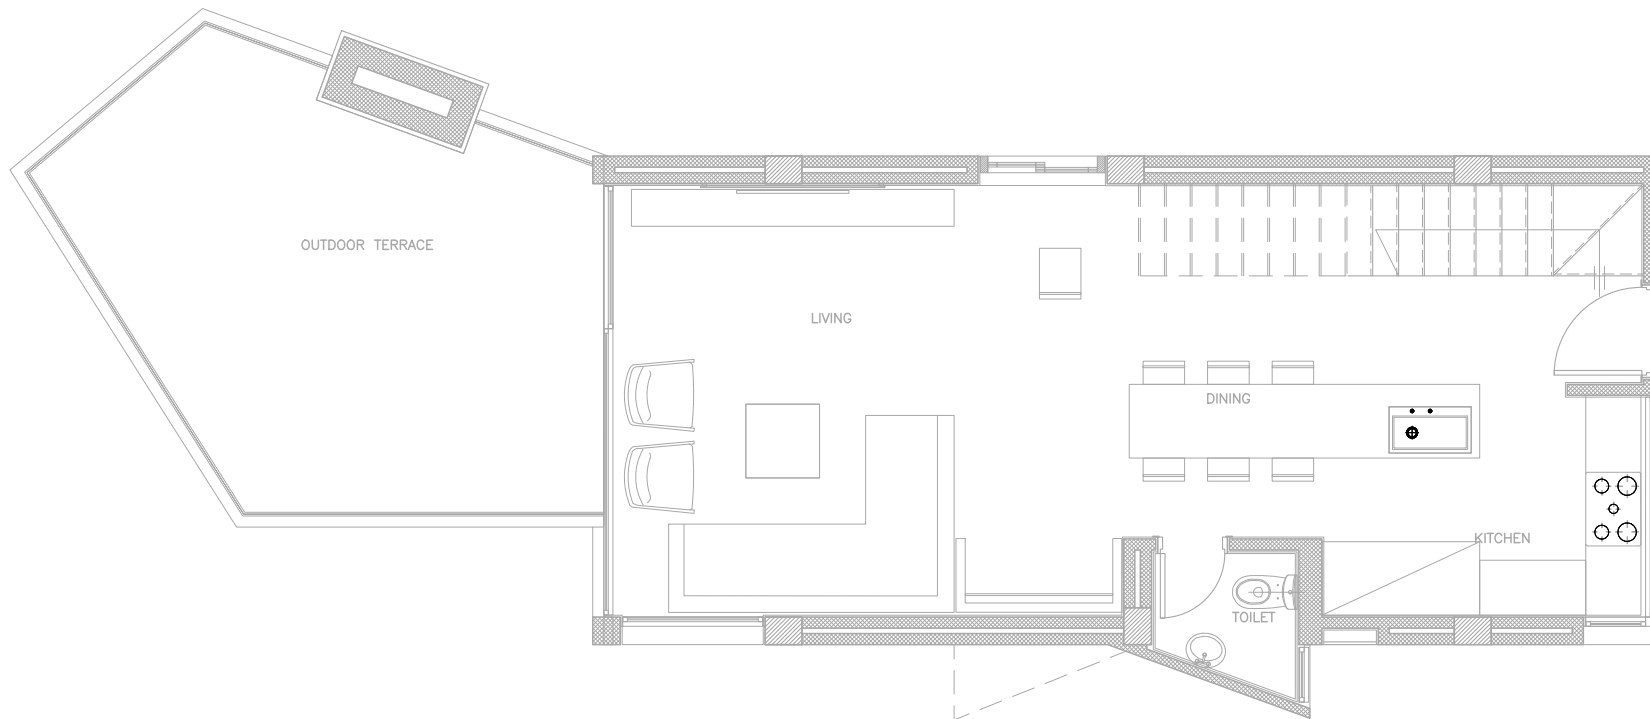

LODGE 5A Ground Floor

3 Bedrooms
Total Indoor: 174 SQM
Terrace: 26 SQM
Total BUA: 200 SQM

Wadi Jebal Lodges

LODGE 5A First Floor

3 Bedrooms
Total Indoor: 174 SQM
Terrace: 26 SQM
Total BUA: 200 SQM

Wadi Jebal Lodges