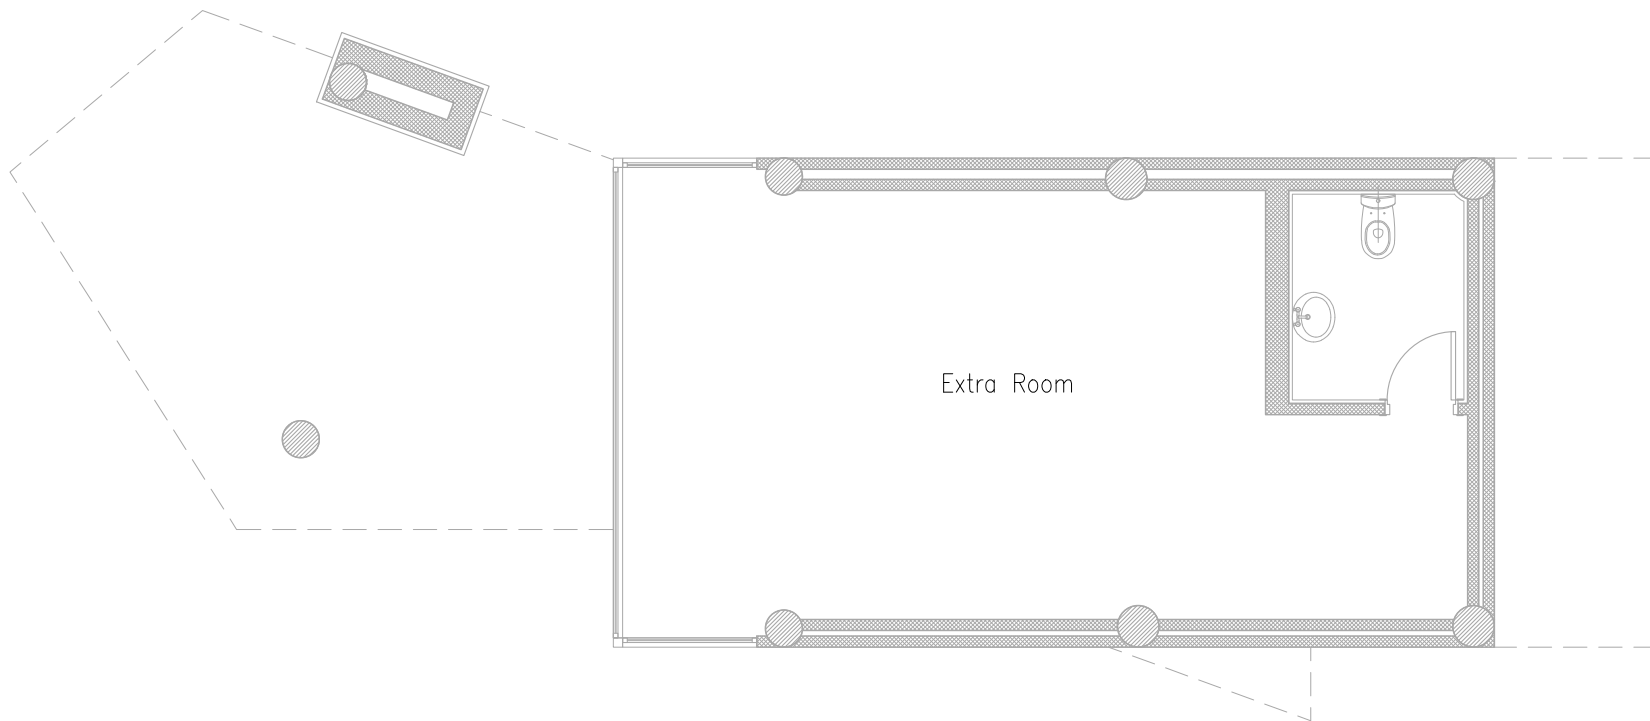

Wadi Jebal Lodges

LODGE 5A Basement Floor

3 Bedrooms
Total Indoor: 174 SQM
Terrace: 26 SQM
Total BUA: 200 SQM